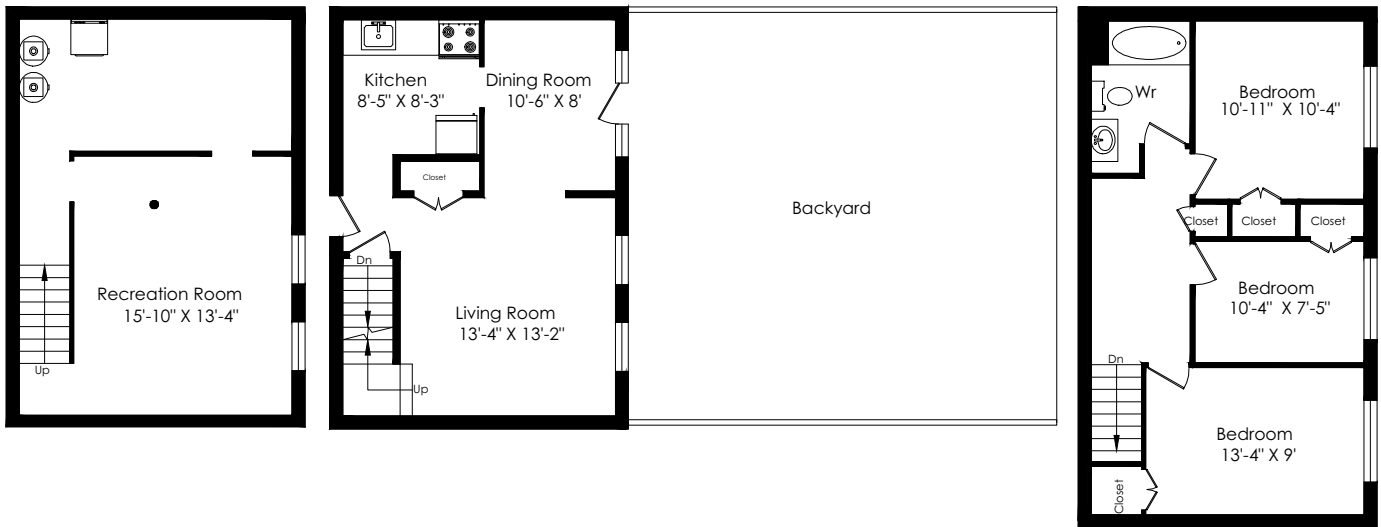

ardglen place

51 Ardglen Dr.
Brampton, Ont.

3 Bedrooms + Den - Type A
2,018 sq. ft.

All measurements should be considered approximate. For illustrative purposes only.

ardglen place

51 Ardglen Dr.
Brampton, Ont.

3 Bedrooms - Type A
1,478 sq. ft.

All measurements should be considered approximate. For illustrative purposes only.

ardglen place

51 Ardglen Dr.
Brampton, Ont.

2 Bedrooms - Type A
1,451 sq. ft.