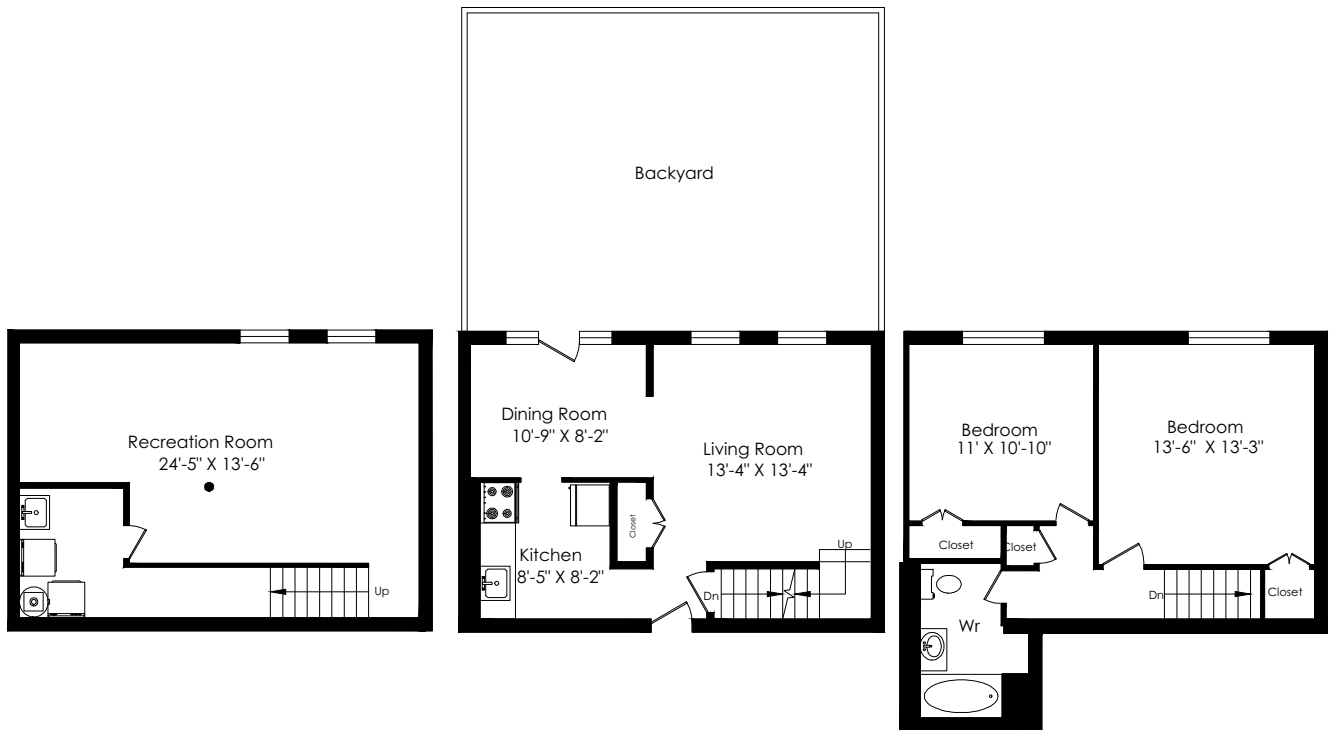

ardglen place

51 Ardglen Dr.
Brampton, Ont.

3 Bedrooms + Den - Type A
2,018 sq. ft.

All measurements should be considered approximate. For illustrative purposes only.

ardglen place

51 Ardglen Dr.
Brampton, Ont.

3 Bedrooms - Type A
1,478 sq. ft.

All measurements should be considered approximate. For illustrative purposes only.

ardglen place

51 Ardglen Dr.
Brampton, Ont.

2 Bedrooms - Type A
1,451 sq. ft.