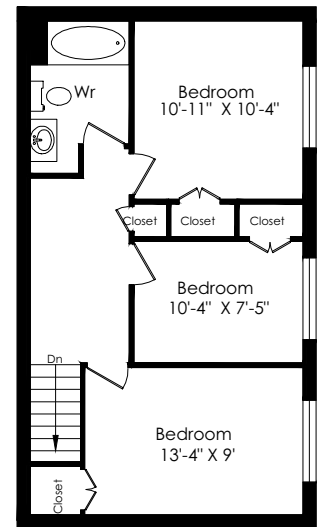

ardglen place

51 Ardglen Dr.
Brampton, Ont.

3 Bedrooms + Den - Type A
2,018 sq. ft.

All measurements should be considered approximate. For illustrative purposes only.

ardglen place

51 Ardglen Dr.
Brampton, Ont.

3 Bedrooms - Type A
1,478 sq. ft.

All measurements should be considered approximate. For illustrative purposes only.

ardglen place

51 Ardglen Dr.
Brampton, Ont.

2 Bedrooms - Type A
1,451 sq. ft.