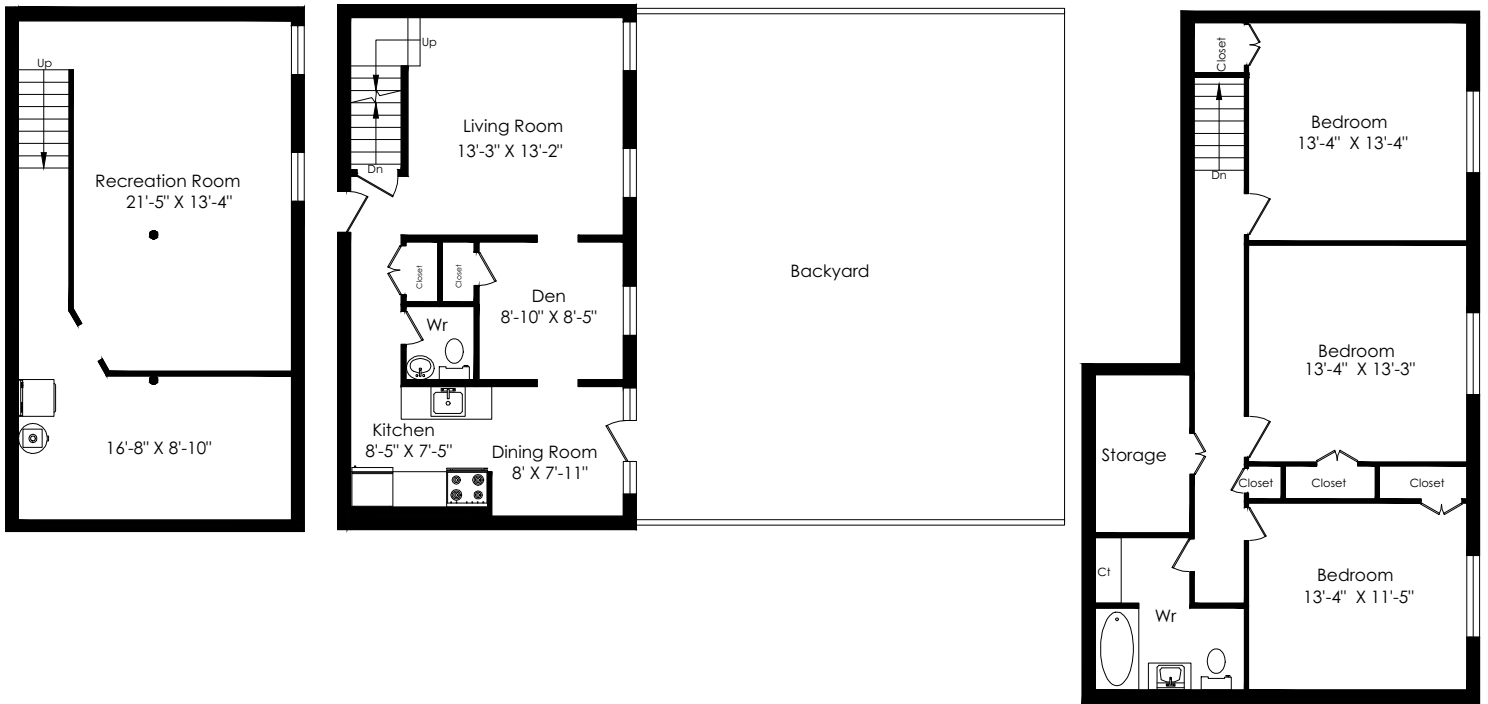

ardglen place

51 Ardglen Dr.
Brampton, Ont.

3 Bedrooms + Den - Type A
2,018 sq. ft.

All measurements should be considered approximate. For illustrative purposes only.

ardglen place

51 Ardglen Dr.
Brampton, Ont.

3 Bedrooms - Type A
1,478 sq. ft.

All measurements should be considered approximate. For illustrative purposes only.

ardglen place

51 Ardglen Dr.
Brampton, Ont.

2 Bedrooms - Type A
1,451 sq. ft.